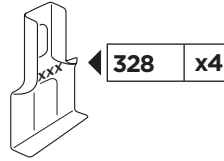

The diagram is divided into four main sections:

- Top Left:** A dashed box containing an information icon (i), a warning triangle, an illustration of a person reading instructions, and two instruction manuals. Manual 'B' is titled 'Thule Rapid System Kit 1173' and 'Instructions'. Manual 'A' is titled 'Thule Rapid System 754' and 'Instructions'. An arrow points from manual 'B' to manual 'A'.
- Top Right:** A weight calculation diagram. It shows a bag labeled 'xx kg' and 'xx lbs' plus a roof rack labeled '7 kg' and '15,4 lbs' equals a maximum weight of 'Max. 50 kg' and 'Max. 110 lbs'. Below this, it shows two screws labeled '3 kg' and '6,6 lbs'.
- Bottom Left:** A dashed box containing a warning triangle, three instruction manuals (A, B, and Safety), and an illustration of a person reading the manuals.
- Bottom Right:** A diagram of a car with a roof rack. A speedometer shows a warning triangle at 80 km/h (50 Mph) and 130 km/h (80 Mph). Arrows indicate the weight distribution on the roof rack.

ISO 11154-E

141173

C.20150501
519-1173-01

Bring your life
thule.com

x1

x1

1

	X (scale)	X (mm)	X (inch)
MITSUBISHI Pajero Pinin , 3-dr SUV, 98-	38	1031	40 ⁵/₈
MITSUBISHI Pajero Pinin , 5-dr SUV, 98-	38	1031	40 ⁵/₈
MITSUBISHI Pajero IO , 3-dr SUV, 98-	38	1031	40 ⁵/₈
MITSUBISHI Pajero IO , 5-dr SUV, 98-	38	1031	40 ⁵/₈
MITSUBISHI Pajero TR4 , 3-dr SUV, 02-	38	1031	40 ⁵/₈
MITSUBISHI Pajero TR4 , 5-dr SUV, 02-	38	1031	40 ⁵/₈

	Y (scale)	Y (mm)	Y (inch)
MITSUBISHI Pajero Pinin , 3-dr SUV, 98-	33	981	38 ⁵/₈
MITSUBISHI Pajero Pinin , 5-dr SUV, 98-	33	981	38 ⁵/₈
MITSUBISHI Pajero IO , 3-dr SUV, 98-	33	981	38 ⁵/₈
MITSUBISHI Pajero IO , 5-dr SUV, 98-	33	981	38 ⁵/₈
MITSUBISHI Pajero TR4 , 3-dr SUV, 02-	33	981	38 ⁵/₈
MITSUBISHI Pajero TR4 , 5-dr SUV, 02-	33	981	38 ⁵/₈