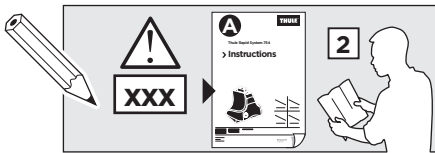

1

	X (scale)	X (mm)	X (inch)
MITSUBISHI Pajero Pinin, 3-dr SUV, 98-	38	1031	40 ⁵/₈
MITSUBISHI Pajero Pinin, 5-dr SUV, 98-	38	1031	40 ⁵/₈
MITSUBISHI Pajero IO, 3-dr SUV, 98-	38	1031	40 ⁵/₈
MITSUBISHI Pajero IO, 5-dr SUV, 98-	38	1031	40 ⁵/₈
MITSUBISHI Pajero TR4, 3-dr SUV, 02-	38	1031	40 ⁵/₈
MITSUBISHI Pajero TR4, 5-dr SUV, 02-	38	1031	40 ⁵/₈