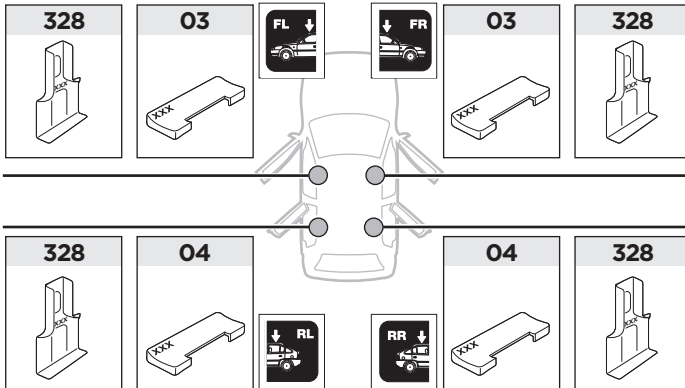

The diagram is divided into four main sections:

- Top Left:** A dashed box containing an information icon (i), a warning triangle, an illustration of a person reading instructions, and two instruction manuals. Manual 'B' is titled 'Thule Rapid System Kit 1173' and 'Instructions'. Manual 'A' is titled 'Thule Rapid System 754' and 'Instructions'. An arrow points from manual 'B' to manual 'A'.
- Top Right:** A weight calculation diagram. It shows a bag labeled 'xx kg' and 'xx lbs' plus a roof rack labeled '7 kg' and '15,4 lbs' equals a maximum weight of 'Max. 50 kg' and 'Max. 110 lbs'. Below this, it shows two screws labeled '3 kg' and '6,6 lbs'.
- Bottom Left:** A dashed box containing a warning triangle, three instruction manuals (A, B, and Safety), and an illustration of a person reading the manuals.
- Bottom Right:** A diagram of a car with a roof rack. A speedometer shows a warning triangle at 80 km/h (50 Mph) and 130 km/h (80 Mph). Arrows indicate the weight distribution on the roof rack.

	Y (scale)	Y (mm)	Y (inch)
MITSUBISHI Pajero Pinin , 3-dr SUV, 98-	33	981	38 ⁵/₈
MITSUBISHI Pajero Pinin , 5-dr SUV, 98-	33	981	38 ⁵/₈
MITSUBISHI Pajero IO , 3-dr SUV, 98-	33	981	38 ⁵/₈
MITSUBISHI Pajero IO , 5-dr SUV, 98-	33	981	38 ⁵/₈
MITSUBISHI Pajero TR4 , 3-dr SUV, 02-	33	981	38 ⁵/₈
MITSUBISHI Pajero TR4 , 5-dr SUV, 02-	33	981	38 ⁵/₈

2

MITSUBISHI Pajero Pinin, 3-dr SUV, 98-

MITSUBISHI Pajero IO, 3-dr SUV, 98-

MITSUBISHI Pajero TR4, 3-dr SUV, 02-

SRA

MITSUBISHI Pajero Pinin, 5-dr SUV, 98-

MITSUBISHI Pajero TR4, 5-dr SUV, 02-

MITSUBISHI Pajero IO, 5-dr SUV, 98-

3

	W (mm)	Z (mm)	Y (mm)	W (inch)	Z (inch)	Y (inch)
MITSUBISHI Pajero Pinin , 3-dr SUV, 98-	250	700	355	9 7/8	27 1/2	14
MITSUBISHI Pajero IO , 3-dr SUV, 98-	250	700	355	9 7/8	27 1/2	14
MITSUBISHI Pajero TR4 , 3-dr SUV, 02-	250	700	355	9 7/8	27 1/2	14