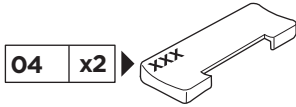

The diagram is divided into four main sections:

- Top Left:** A dashed box containing an information icon (i), a warning triangle, an illustration of a person reading instructions, and two instruction manuals. Manual 'B' is titled 'Thule Rapid System Kit 1173' and 'Instructions'. Manual 'A' is titled 'Thule Rapid System 754' and 'Instructions'. An arrow points from manual 'B' to manual 'A'.
- Top Right:** A weight calculation diagram. It shows a bag labeled 'xx kg' and 'xx lbs' plus a roof rack labeled '7 kg' and '15,4 lbs' equals a maximum weight of 'Max. 50 kg' and 'Max. 110 lbs'. Below this, it shows two screws labeled '3 kg' and '6,6 lbs'.
- Bottom Left:** A dashed box containing a warning triangle, three instruction manuals (A, B, and Safety), and an illustration of a person reading the manuals.
- Bottom Right:** A diagram of a car with a roof rack. A speedometer shows a warning triangle at 80 km/h (50 Mph) and 130 km/h (80 Mph). Arrows indicate the weight distribution on the roof rack.

ISO 11154-E

141173

C.20150501
519-1173-01

Bring your life
thule.com

x1

x1

1

	X (scale)	X (mm)	X (inch)
MITSUBISHI Pajero Pinin , 3-dr SUV, 98-	38	1031	40 ⁵/₈
MITSUBISHI Pajero Pinin , 5-dr SUV, 98-	38	1031	40 ⁵/₈
MITSUBISHI Pajero IO , 3-dr SUV, 98-	38	1031	40 ⁵/₈
MITSUBISHI Pajero IO , 5-dr SUV, 98-	38	1031	40 ⁵/₈
MITSUBISHI Pajero TR4 , 3-dr SUV, 02-	38	1031	40 ⁵/₈
MITSUBISHI Pajero TR4 , 5-dr SUV, 02-	38	1031	40 ⁵/₈