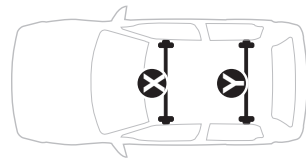

The diagram is divided into four main sections:

- Top Left:** A dashed box containing an information icon (i), a warning triangle, an illustration of a person reading instructions, and two instruction manuals. Manual 'B' is titled 'Thule Rapid System Kit 1173' and 'Instructions'. Manual 'A' is titled 'Thule Rapid System 754' and 'Instructions'. An arrow points from manual 'B' to manual 'A'.
- Top Right:** A weight calculation diagram. It shows a bag labeled 'xx kg' and 'xx lbs' plus a roof rack labeled '7 kg' and '15,4 lbs' equals a maximum weight of 'Max. 50 kg' and 'Max. 110 lbs'. Below this, it shows two screws labeled '3 kg' and '6,6 lbs'.
- Bottom Left:** A dashed box containing a warning triangle, three instruction manuals (A, B, and Safety), and an illustration of a person reading the manuals.
- Bottom Right:** A diagram of a car with a roof rack. A speedometer shows a warning triangle at 80 km/h (50 Mph) and 130 km/h (80 Mph). Arrows indicate the weight distribution on the roof rack.

ISO 11154-E

141173

C.20150501
519-1173-01

Bring your life
thule.com

x1

x1

1

	X (scale)	X (mm)	X (inch)
MITSUBISHI Pajero Pinin , 3-dr SUV, 98-	38	1031	40 ⁵/₈
MITSUBISHI Pajero Pinin , 5-dr SUV, 98-	38	1031	40 ⁵/₈
MITSUBISHI Pajero IO , 3-dr SUV, 98-	38	1031	40 ⁵/₈
MITSUBISHI Pajero IO , 5-dr SUV, 98-	38	1031	40 ⁵/₈
MITSUBISHI Pajero TR4 , 3-dr SUV, 02-	38	1031	40 ⁵/₈
MITSUBISHI Pajero TR4 , 5-dr SUV, 02-	38	1031	40 ⁵/₈

	Y (scale)	Y (mm)	Y (inch)
MITSUBISHI Pajero Pinin , 3-dr SUV, 98-	33	981	38 ⁵/₈
MITSUBISHI Pajero Pinin , 5-dr SUV, 98-	33	981	38 ⁵/₈
MITSUBISHI Pajero IO , 3-dr SUV, 98-	33	981	38 ⁵/₈
MITSUBISHI Pajero IO , 5-dr SUV, 98-	33	981	38 ⁵/₈
MITSUBISHI Pajero TR4 , 3-dr SUV, 02-	33	981	38 ⁵/₈
MITSUBISHI Pajero TR4 , 5-dr SUV, 02-	33	981	38 ⁵/₈