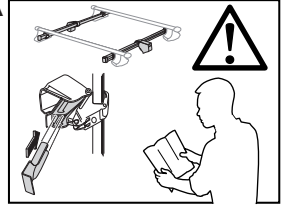

2

MITSUBISHI Pajero Pinin, 3-dr SUV, 98-

MITSUBISHI Pajero IO, 3-dr SUV, 98-

MITSUBISHI Pajero TR4, 3-dr SUV, 02-

SRA