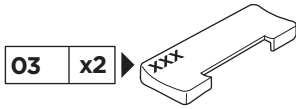

The diagram is divided into four main sections:

- Top Left:** A dashed box containing an information icon (i), a warning triangle, an illustration of a person reading instructions, and two instruction manuals. Manual 'B' is titled 'Thule Rapid System Kit 1173' and 'Instructions'. Manual 'A' is titled 'Thule Rapid System 754' and 'Instructions'. An arrow points from manual 'B' to manual 'A'.
- Top Right:** A weight calculation diagram. It shows a bag labeled 'xx kg' and 'xx lbs' plus a roof rack labeled '7 kg' and '15,4 lbs' equals a maximum weight of 'Max. 50 kg' and 'Max. 110 lbs'. Below this, it shows two screws labeled '3 kg' and '6,6 lbs'.
- Bottom Left:** A dashed box containing a warning triangle, three instruction manuals (A, B, and Safety), and an illustration of a person reading the manuals.
- Bottom Right:** A diagram of a car with a roof rack. A speedometer shows a warning triangle at 80 km/h (50 Mph) and 130 km/h (80 Mph). Arrows indicate the weight distribution on the roof rack.

ISO 11154-E

141173

C.20150501
519-1173-01

Bring your life
thule.com

x1

x1

1

	X (scale)	X (mm)	X (inch)
MITSUBISHI Pajero Pinin , 3-dr SUV, 98-	38	1031	40 ⁵/₈
MITSUBISHI Pajero Pinin , 5-dr SUV, 98-	38	1031	40 ⁵/₈
MITSUBISHI Pajero IO , 3-dr SUV, 98-	38	1031	40 ⁵/₈
MITSUBISHI Pajero IO , 5-dr SUV, 98-	38	1031	40 ⁵/₈
MITSUBISHI Pajero TR4 , 3-dr SUV, 02-	38	1031	40 ⁵/₈
MITSUBISHI Pajero TR4 , 5-dr SUV, 02-	38	1031	40 ⁵/₈