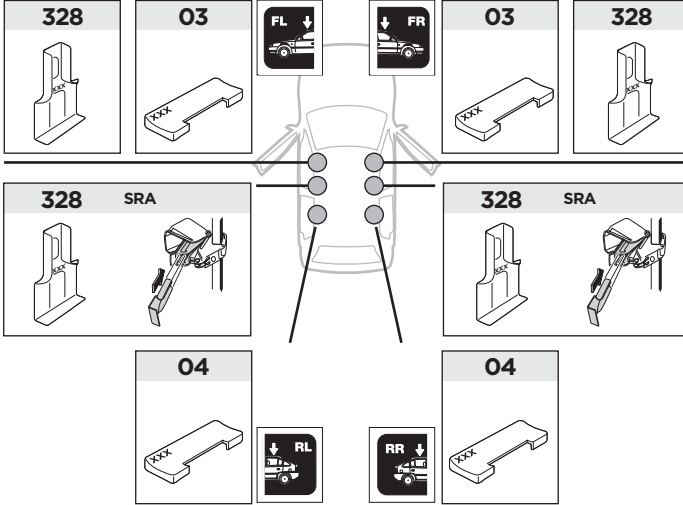

The diagram is divided into four main sections:

- Top Left:** A dashed box containing an information icon (i), a warning triangle, an illustration of a person reading instructions, and two instruction manuals. Manual 'B' is titled 'Thule Rapid System Kit 1173' and 'Instructions'. Manual 'A' is titled 'Thule Rapid System 754' and 'Instructions'. An arrow points from manual 'B' to manual 'A'.
- Top Right:** A weight calculation diagram. It shows a bag labeled 'xx kg' and 'xx lbs' plus a roof rack labeled '7 kg' and '15,4 lbs' equals a maximum weight of 'Max. 50 kg' and 'Max. 110 lbs'. Below this, it shows two screws labeled '3 kg' and '6,6 lbs'.
- Bottom Left:** A dashed box containing a warning triangle, three instruction manuals (A, B, and Safety), and an illustration of a person reading the manuals.
- Bottom Right:** A diagram of a car with a roof rack. A speedometer shows a warning triangle at 80 km/h (50 Mph) and 130 km/h (80 Mph). Arrows indicate the weight distribution on the roof rack.

	Y (scale)	Y (mm)	Y (inch)
MITSUBISHI Pajero Pinin , 3-dr SUV, 98-	33	981	38 ⁵/₈
MITSUBISHI Pajero Pinin , 5-dr SUV, 98-	33	981	38 ⁵/₈
MITSUBISHI Pajero IO , 3-dr SUV, 98-	33	981	38 ⁵/₈
MITSUBISHI Pajero IO , 5-dr SUV, 98-	33	981	38 ⁵/₈
MITSUBISHI Pajero TR4 , 3-dr SUV, 02-	33	981	38 ⁵/₈
MITSUBISHI Pajero TR4 , 5-dr SUV, 02-	33	981	38 ⁵/₈

2

MITSUBISHI Pajero Pinin, 3-dr SUV, 98-

MITSUBISHI Pajero IO, 3-dr SUV, 98-

MITSUBISHI Pajero TR4, 3-dr SUV, 02-

SRA

MITSUBISHI Pajero Pinin, 5-dr SUV, 98-

MITSUBISHI Pajero TR4, 5-dr SUV, 02-

MITSUBISHI Pajero IO, 5-dr SUV, 98-

3

	W (mm)	Z (mm)	Y (mm)	W (inch)	Z (inch)	Y (inch)
MITSUBISHI Pajero Pinin , 3-dr SUV, 98-	250	700	355	9 7/8	27 1/2	14
MITSUBISHI Pajero IO , 3-dr SUV, 98-	250	700	355	9 7/8	27 1/2	14
MITSUBISHI Pajero TR4 , 3-dr SUV, 02-	250	700	355	9 7/8	27 1/2	14