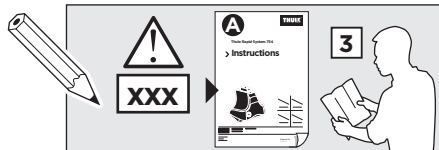

MITSUBISHI Pajero Pinin, 5-dr SUV, 98-

MITSUBISHI Pajero TR4, 5-dr SUV, 02-

MITSUBISHI Pajero IO, 5-dr SUV, 98-