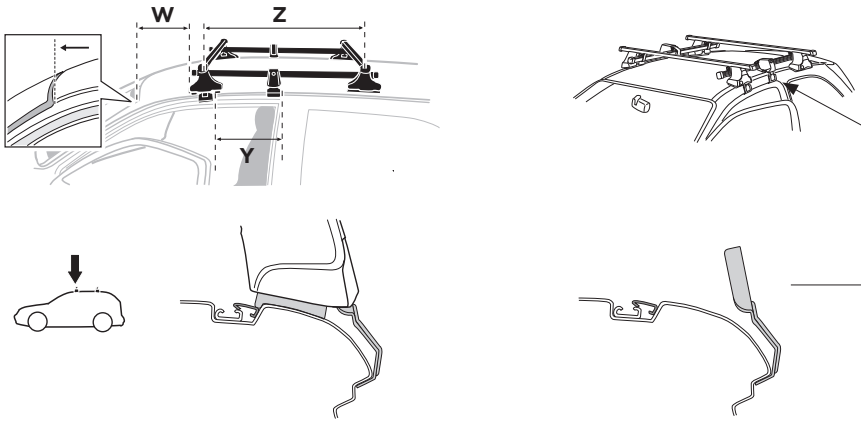

The diagram is divided into four main sections:

- Top Left:** A dashed box containing an information icon (i), a warning triangle, an illustration of a person reading instructions, and two instruction manuals. Manual 'B' is titled 'Thule Rapid System Kit 1173' and 'Instructions'. Manual 'A' is titled 'Thule Rapid System 754' and 'Instructions'. An arrow points from manual 'B' to manual 'A'.
- Top Right:** A weight calculation diagram. It shows a bag labeled 'xx kg' and 'xx lbs' plus a roof rack labeled '7 kg' and '15,4 lbs' equals a maximum weight of 'Max. 50 kg' and 'Max. 110 lbs'. Below this, it shows two screws labeled '3 kg' and '6,6 lbs'.
- Bottom Left:** A dashed box containing a warning triangle, three instruction manuals (A, B, and Safety), and an illustration of a person reading the manuals.
- Bottom Right:** A diagram of a car with a roof rack. A speedometer shows a warning triangle at 80 km/h (50 Mph) and 130 km/h (80 Mph). Arrows indicate the weight distribution on the roof rack.

	Y (scale)	Y (mm)	Y (inch)
MITSUBISHI Pajero Pinin , 3-dr SUV, 98-	33	981	38 ⁵/₈
MITSUBISHI Pajero Pinin , 5-dr SUV, 98-	33	981	38 ⁵/₈
MITSUBISHI Pajero IO , 3-dr SUV, 98-	33	981	38 ⁵/₈
MITSUBISHI Pajero IO , 5-dr SUV, 98-	33	981	38 ⁵/₈
MITSUBISHI Pajero TR4 , 3-dr SUV, 02-	33	981	38 ⁵/₈
MITSUBISHI Pajero TR4 , 5-dr SUV, 02-	33	981	38 ⁵/₈

2

MITSUBISHI Pajero Pinin, 3-dr SUV, 98-

MITSUBISHI Pajero IO, 3-dr SUV, 98-

MITSUBISHI Pajero TR4, 3-dr SUV, 02-

SRA

MITSUBISHI Pajero Pinin, 5-dr SUV, 98-

MITSUBISHI Pajero TR4, 5-dr SUV, 02-

MITSUBISHI Pajero IO, 5-dr SUV, 98-

3

	W (mm)	Z (mm)	Y (mm)	W (inch)	Z (inch)	Y (inch)
MITSUBISHI Pajero Pinin , 3-dr SUV, 98-	250	700	355	9 7/8	27 1/2	14
MITSUBISHI Pajero IO , 3-dr SUV, 98-	250	700	355	9 7/8	27 1/2	14
MITSUBISHI Pajero TR4 , 3-dr SUV, 02-	250	700	355	9 7/8	27 1/2	14