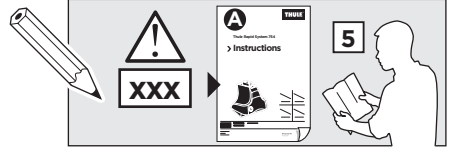

3

	W (mm)	Z (mm)	Y (mm)	W (inch)	Z (inch)	Y (inch)
MITSUBISHI Pajero Pinin, 3-dr SUV, 98-	250	700	355	9 7/8	27 1/2	14
MITSUBISHI Pajero IO, 3-dr SUV, 98-	250	700	355	9 7/8	27 1/2	14
MITSUBISHI Pajero TR4, 3-dr SUV, 02-	250	700	355	9 7/8	27 1/2	14

	W (mm)	Z (mm)	W (inch)	Z (inch)
MITSUBISHI Pajero Pinin, 5-dr SUV, 98-	250	700	9 7/8	27 1/2
MITSUBISHI Pajero IO, 5-dr SUV, 98-	250	700	9 7/8	27 1/2
MITSUBISHI Pajero TR4, 5-dr SUV, 02-	250	700	9 7/8	27 1/2